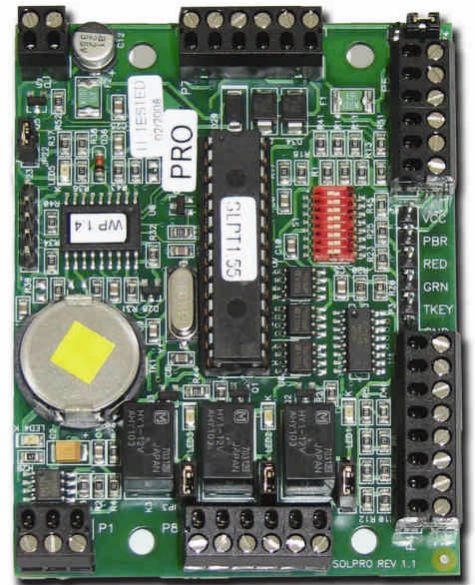

SmartLock[®]

SmartLock - Feature Comparison

Features	PRO	Connect	Multi-Site Manager
Hard-Wired (RS485)	Yes	Yes	Yes
Dial-Up Modem	No	Yes	Yes
TCP/IP Ethernet	Yes	Yes	Yes
Stand-Alone	No	Yes	Yes
Controllers per Site	60	30	120
Sites per System	1	Unlimited	Unlimited
Quantity of Users	4800	4800	4800
Exit Reader	Yes	Yes	Yes
Audit Transaction Buffer	Real-Time	1000	1000
Access Schedules	6	6	6
User Access Profiles	Yes	Yes	Yes
Auto Unlock Schedules	Yes	Yes	Yes
Holidays	60	60	60
Custom User Information	Yes	Yes	Yes
Password Protection	Yes	Yes	Yes
Integrated DVR	Yes	Future	Future
Timed Anti Passback	Yes	Yes	Yes
Exit Button Input	Yes	Yes	Yes
Door Contact Input	Yes	Yes	Yes
Door Held Open Relay	Yes	Yes	Yes
Door Operator Relay	Yes	Yes	Yes
Wiegand Reader	26 or 37 bit	26 or 37 bit	26 or 37 bit
iButton Reader	Yes	Yes	Yes
FREE Software	Yes	Yes	No (License key required)
Lift Integration	Future	Future	Future